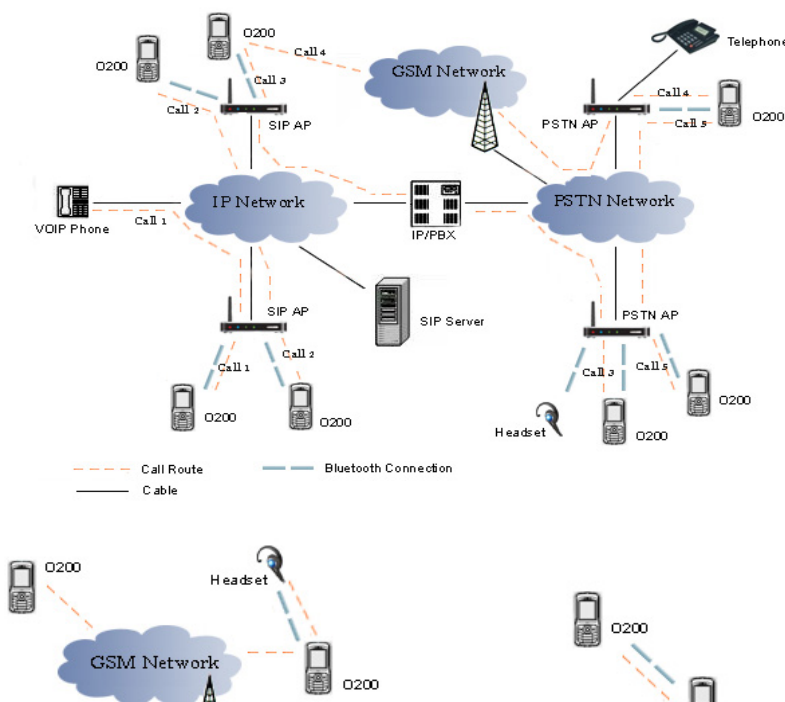

Features

- Automatic indication when join/leave AP
- Support up to 500 meters radius coverage
- Quick Pairing and connection with AP
- GSM/BT CTP call switch
- Bluetooth headset/handsfree supported
- Bluetooth ICP supported
- Autonomy management
- Firmware Upgradable
- Dial Prefix supported
- 3-Way Calling Supported
- Default network(GSM/CTP) setting when dialling
- Special number setting for GSM/CTP when dialling

Description

Dual mode phones CTP Bluetooth / GSM This fashionable and elegant color screen mobile phone will lead you to enjoy a new experience of Bluetooth connectivity to fixed-line network and IP network. The O200, an aggregate of GSM/GPRS and wireless telephone, can automatically recognize and link to a Bluetooth Access Point (AP), and act as the cordless phone of the AP. User can use O200 to dial out or pick up phone call anywhere in the range of 500 meters of the AP at cost of the fixed-line call or IP phone! The O200 is the perfect integration of unparalleled contemporary design and consummate craftsmanship, bringing you easy communication, and entertainment, as well as highlighting your individual taste.

IVT Bluetooth CTP-GSM Phone O200