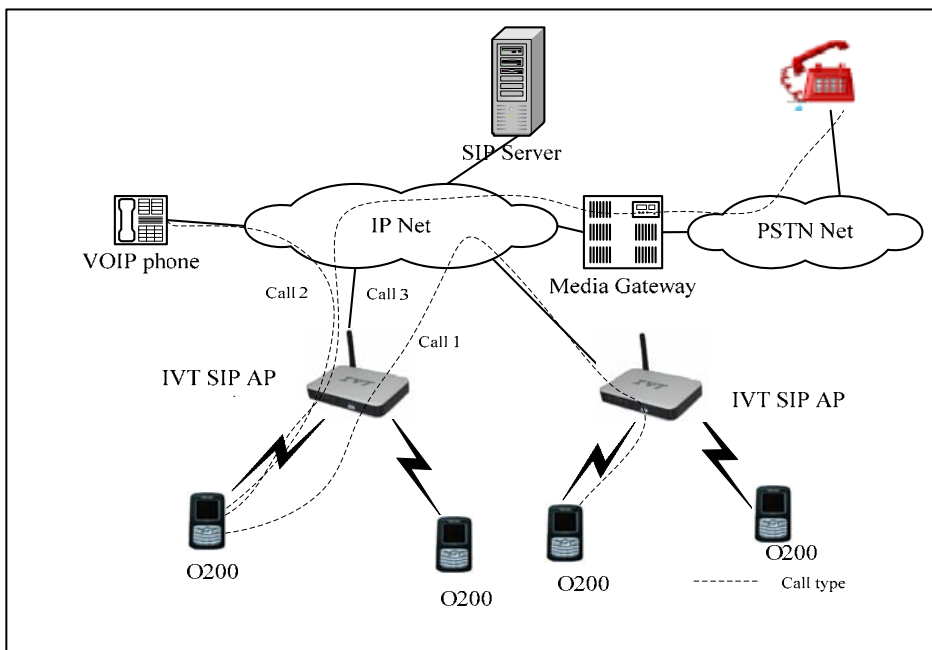

Description

The SIP Access Point (AP) supports the Bluetooth CTP profile and SIP protocol. It has a 10/100 Fast Ethernet RJ45 LAN port to access the IP Network. When a Bluetooth mobile phone O200 comes into the range of the AP, a 2.4GHz wireless link is established. The O200 can then make or receive calls through the SIP AP.

In the diagram below, with properly settings of the SIP Sever and Media Gateway, the O200 can make calls with other O200 (1), with other VOIP phone (2) and with PSTN phone (3). That means you can still enjoy the convenience and flexibility of the mobile phone call but pay a much lower cost. The AP supports up to 2 simultaneously calls.

The design is suitable for office or Home use. Users can make savings while using this convenient wireless solution.

Bluetooth SIP AP IVTA3201

Applications Diagram

Specifications

LAN Interface (One RJ-45 port for Ethernet connection)	
10/ 100 Base-T	IEEE 802.3u
Wireless Interface	
Bluetooth standard	Bluetooth 2.0
Bluetooth Profiles	CTP
Encryption	Safer algorithm and PIN-code authorization
Radio Power	Class1, 12dBm
Range	500m
LED Indicators	Power, Link/Act(LAN) Speed(100Mbps) , Bluetooth bondale status
Network functions	
TCP/IP	Yes
DHCP Client	Yes
SIP	Yes
SDP	Yes
QoS	
802.1p/q	Yes
DSCP(RFC2474)	Yes
Codec	
G.711 PCMA, PCMU	Yes
G.729A	Optional
Management	
Telnet	Yes
Web-based management	Yes
Power Supply	
External power adapter	110 VAC or 220VAC
Environmental Conditions	
Operating temperature	0°C to 40°C
Storage temperature	0 to 40°C
Relative humidity	20 to 80%
Dimensions	
130 mm x 90 mm x 26 mm (LxWxH)	